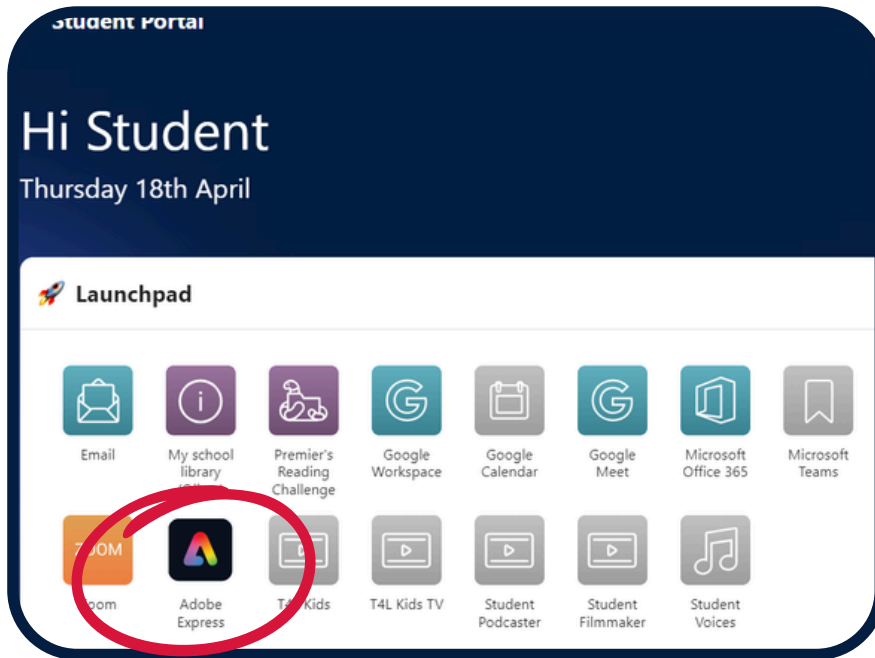

T4L Support Guides

Adobe Express

Student Login

Step 1

Navigate to your portal and select the Adobe Express icon in your Launchpad.

Step 2

Select **NSW DoE STUDENT2**.